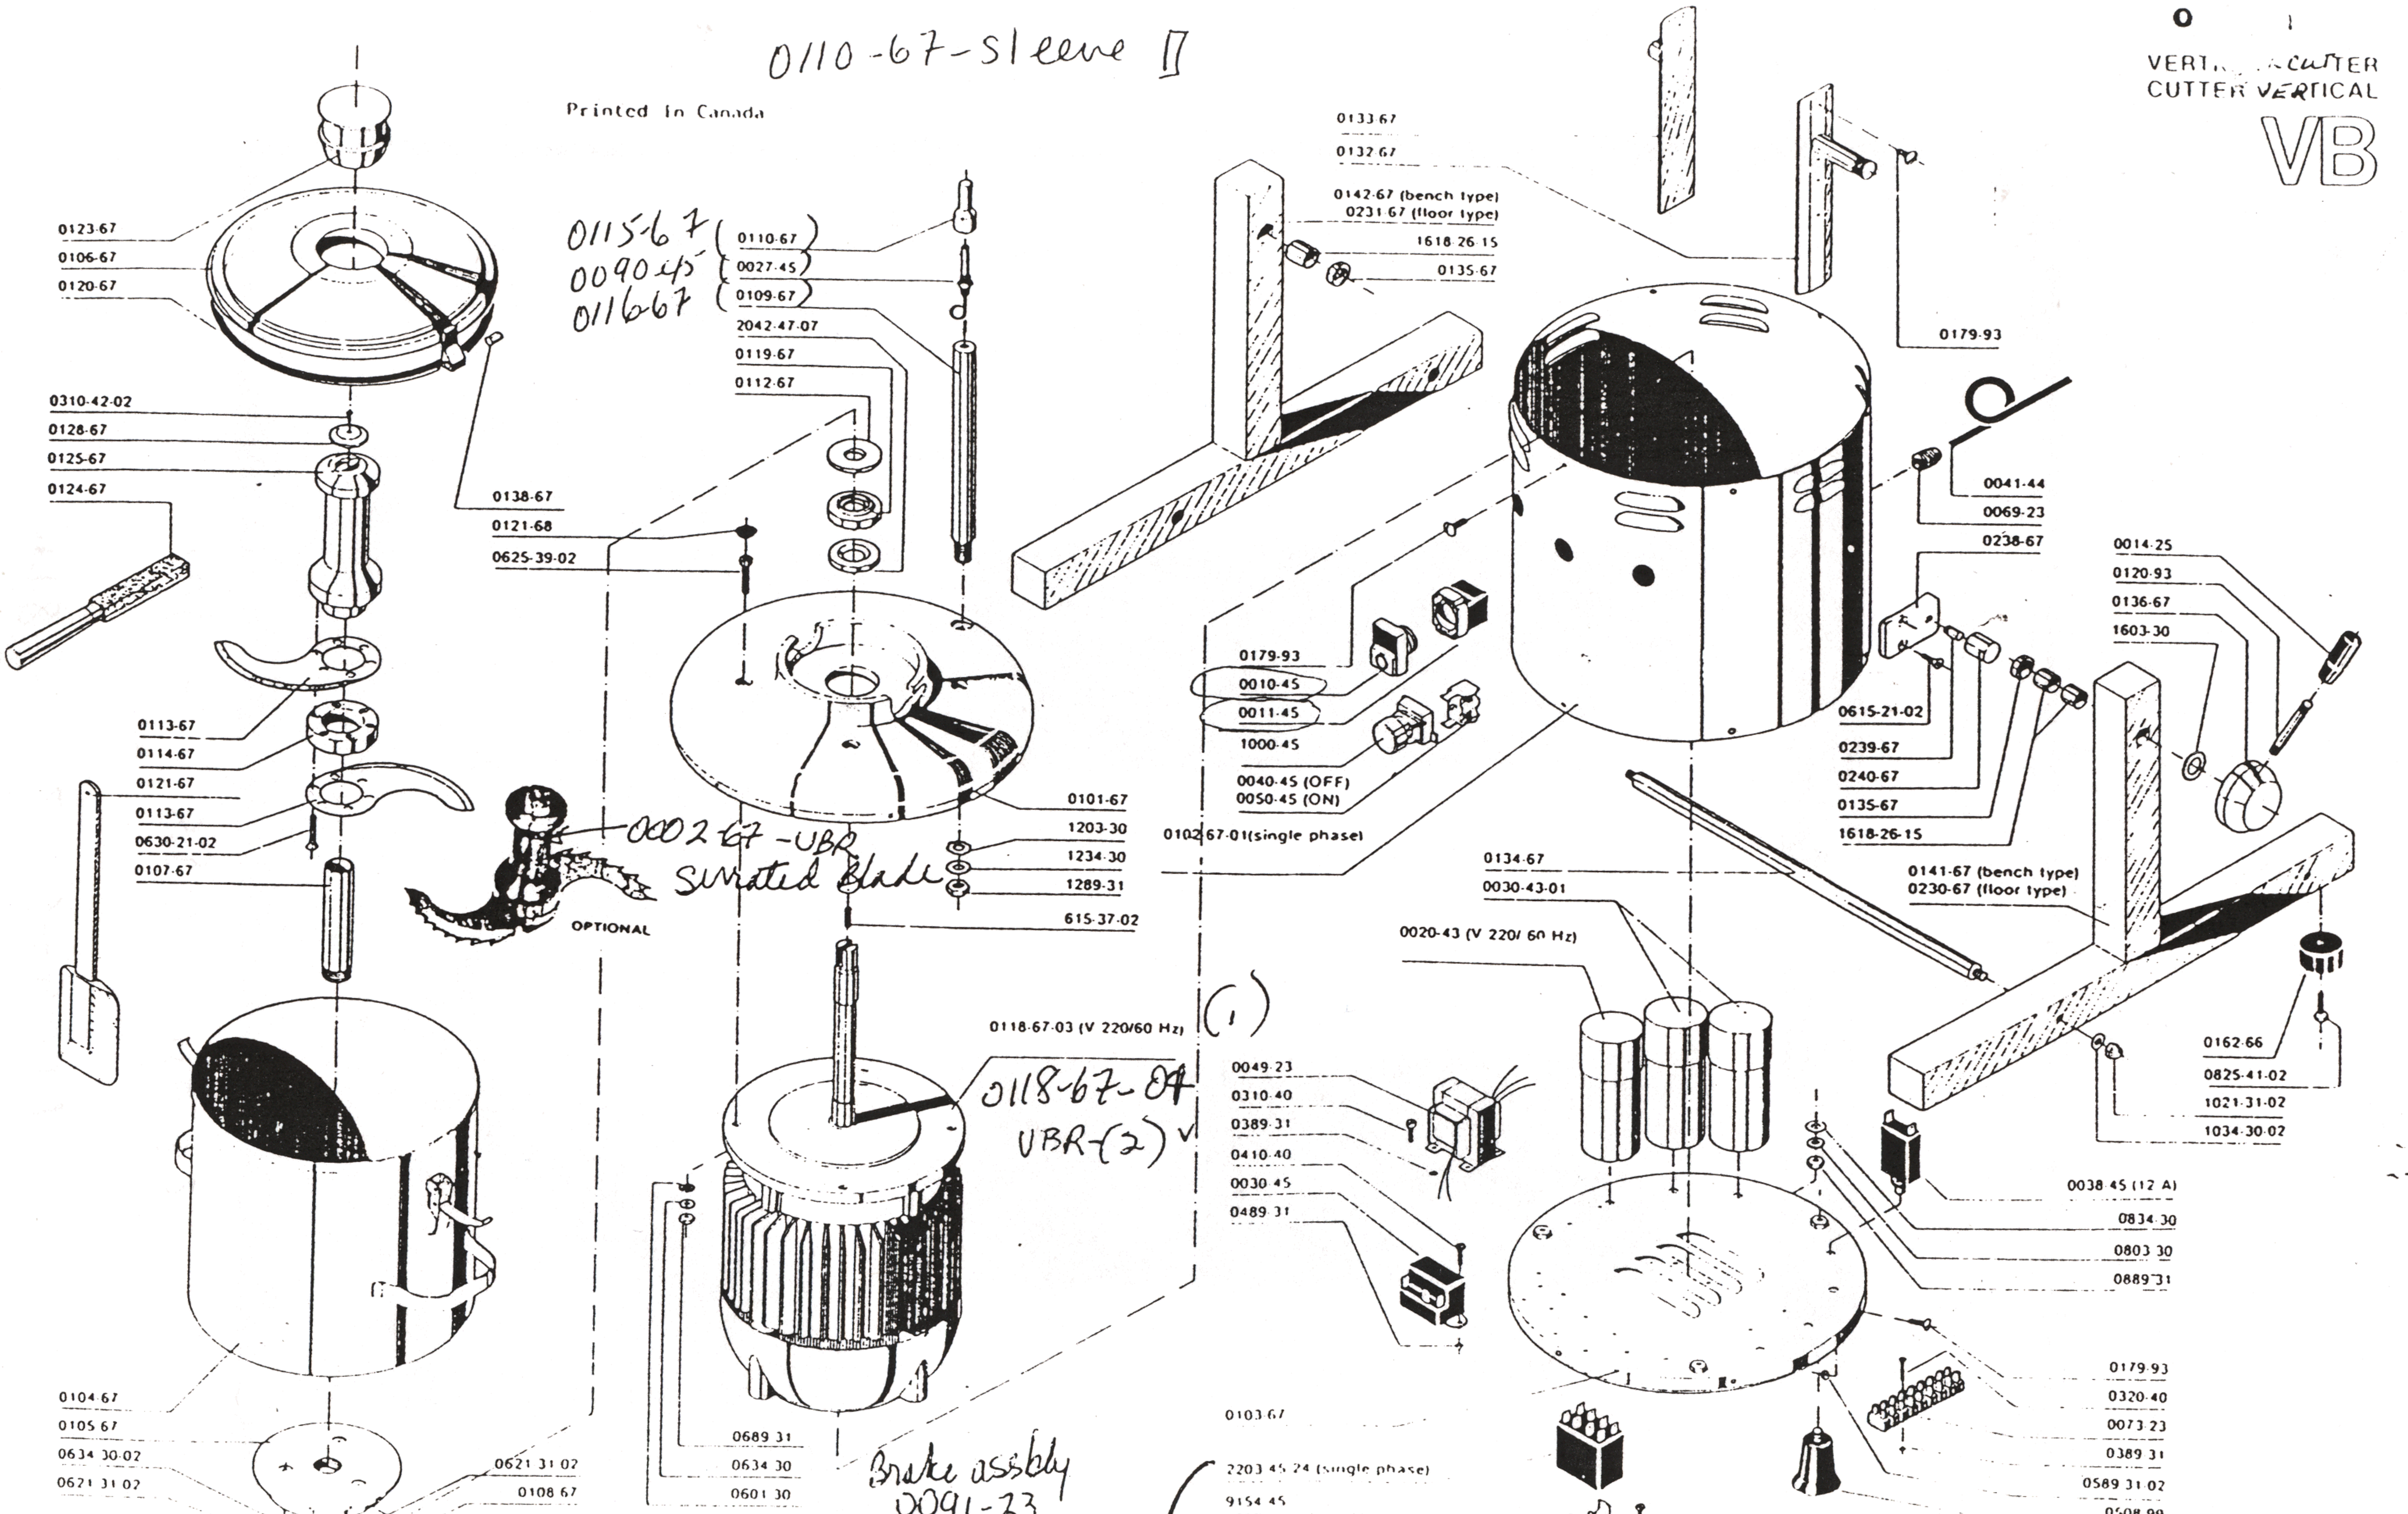

0110-67-sleeve II

VERTICAL CUTTER
CUTTER VERTICAL

VB

Printed in Canada

ATTENTION: Cette liste de pieces detachees doit etre garde pour reference future. Quand vous ordonnez des pieces, veuillez bien indiquer le model, le numero de series, la lettre la section et le numero de code.

ATTENTION: This service & parts list should be retained for future reference. WHEN ORDERING PARTS, PLEASE PROVIDE MODEL, SERIAL NUM., SECTION LETTER & PARTS NUM.

Shaft complete with knives
0001-67-VBR

1504-45-24
is 3φ 24V contactor